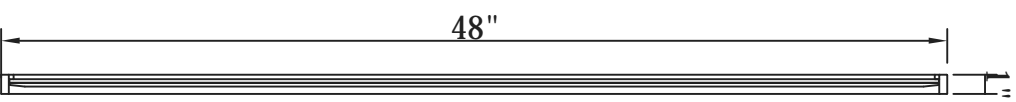

Front view

Side view

DWG. NO.

MODEL NO:

MR4069S

SPEC NO:

QUANTITY:

DATE:

1-888-388-3390

Model #	MR4069S	Product Type	Mirror	Product Width (in)	48	Product Depth (in)	1	Product Height (in)	48
Mirror Width	47.25"	Mirror Depth	0.16"	Mirror Height	47.25"	Frame shape	Round	Orientation	Vertical and Horizontal
Frame finish	Silver	Frame material	Metal and MDF	Mounting / attachment type	Brackets	Number of brackets	1	Beveled glass	Yes
Frameless	No	Package LENGTH	52.75	Package WIDTH	53.25	Package HEIGHT	4.5	Package Weight	72.6
Product weight	39.6	Shipment Type	Small Parcel						